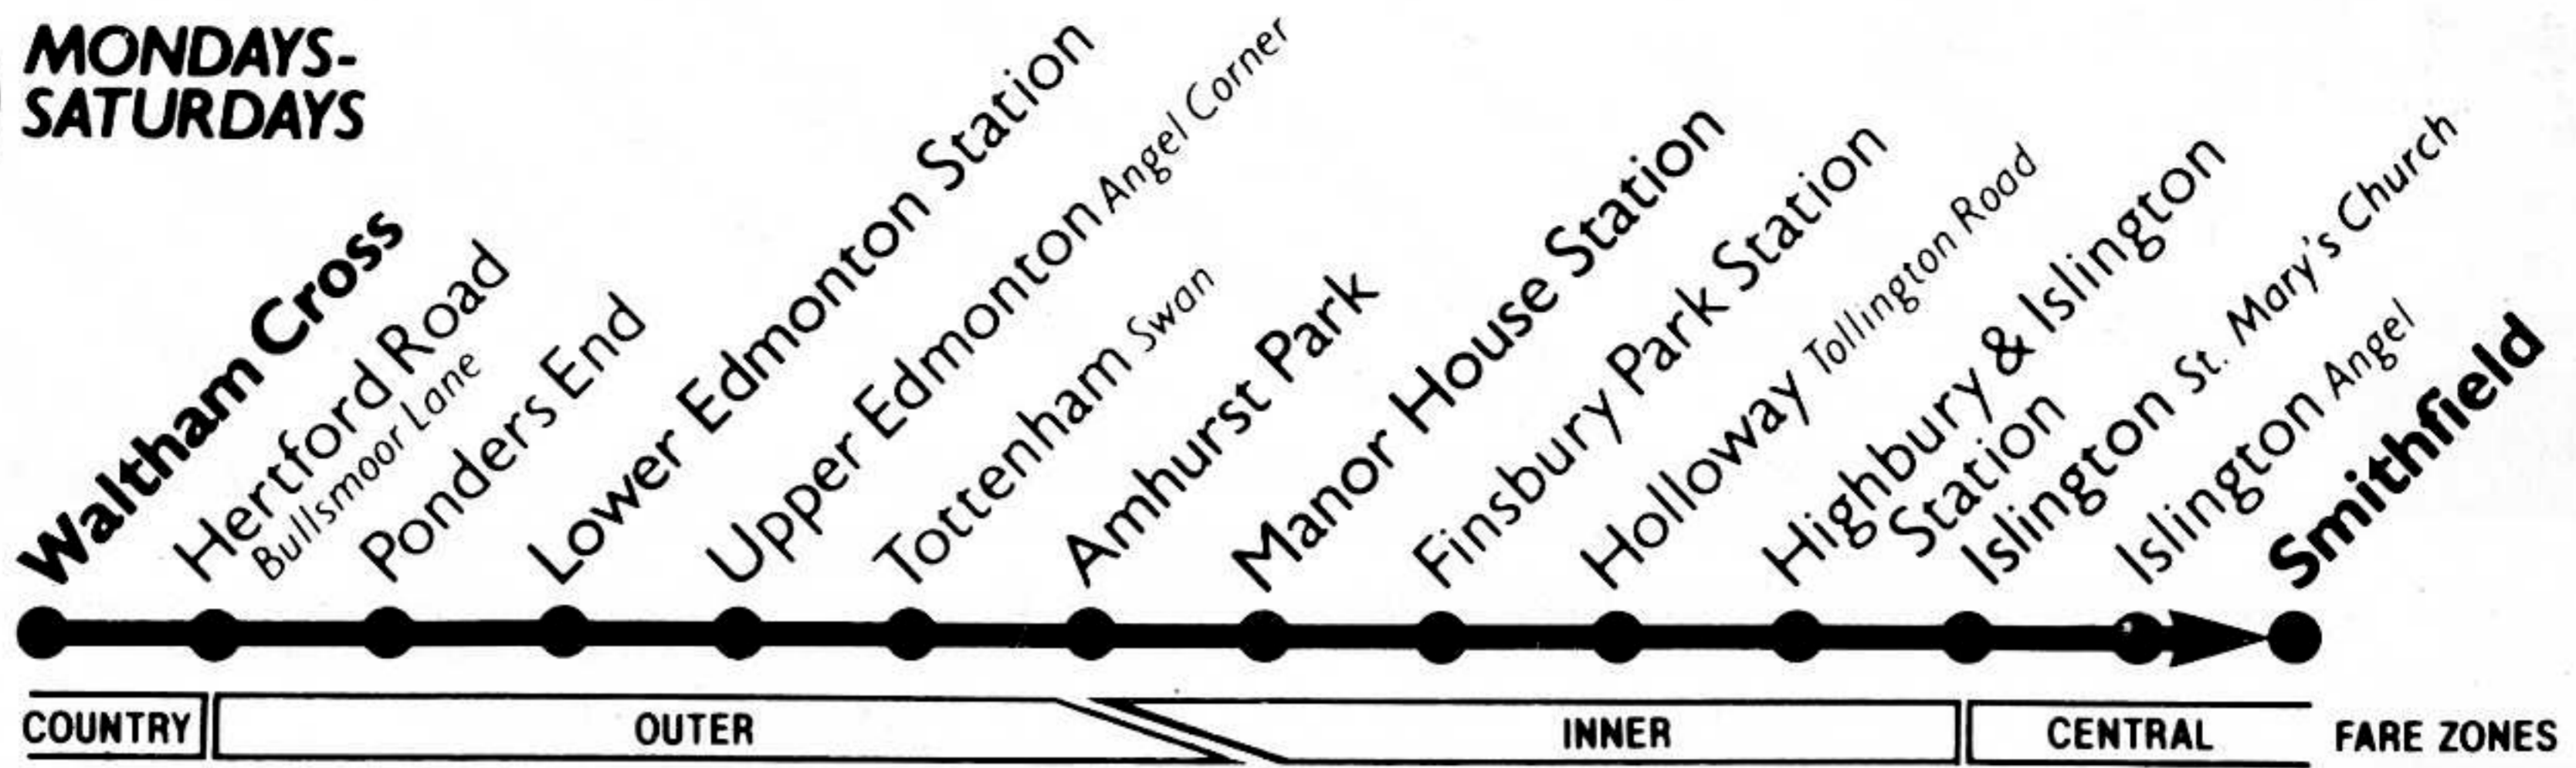

## Mondays to Fridays

**NOTE** Between Waltham Cross and Holloway extra buses provide a service as follows: Waltham Cross to Manor House Station every 6-7 minutes (10 evenings); Manor House Station to Holloway every 10 minutes evenings.