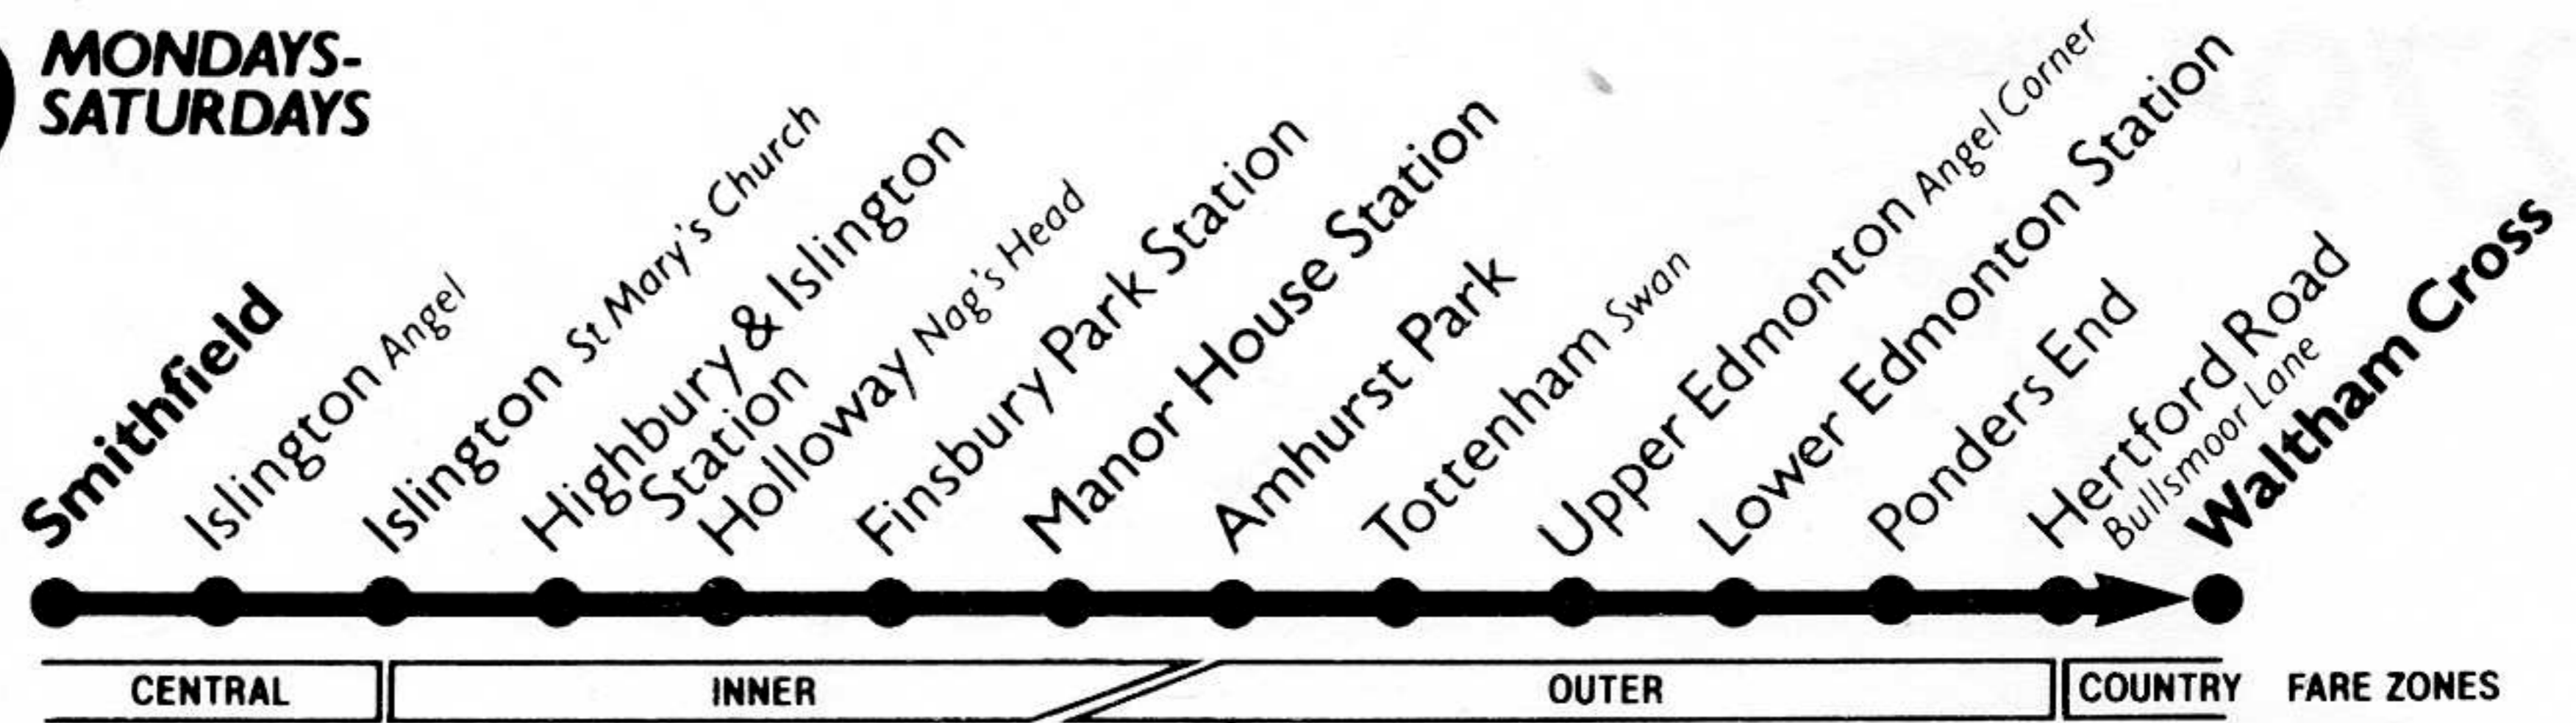

## Mondays to Fridays

**NOTE** Between Waltham Cross and Holloway extra buses provide a service as follows: Waltham Cross to Manor House Station every 6-7 minutes (10 evenings); Manor House Station to Holloway every 10 minutes evenings.

## Mondays to Fridays

**NOTE** Between Holloway and Waltham Cross extra buses provide a service as follows: Holloway to Manor House Station 10 minutes evenings; Manor House Station to Waltham Cross 6-7 minutes (10 evenings).